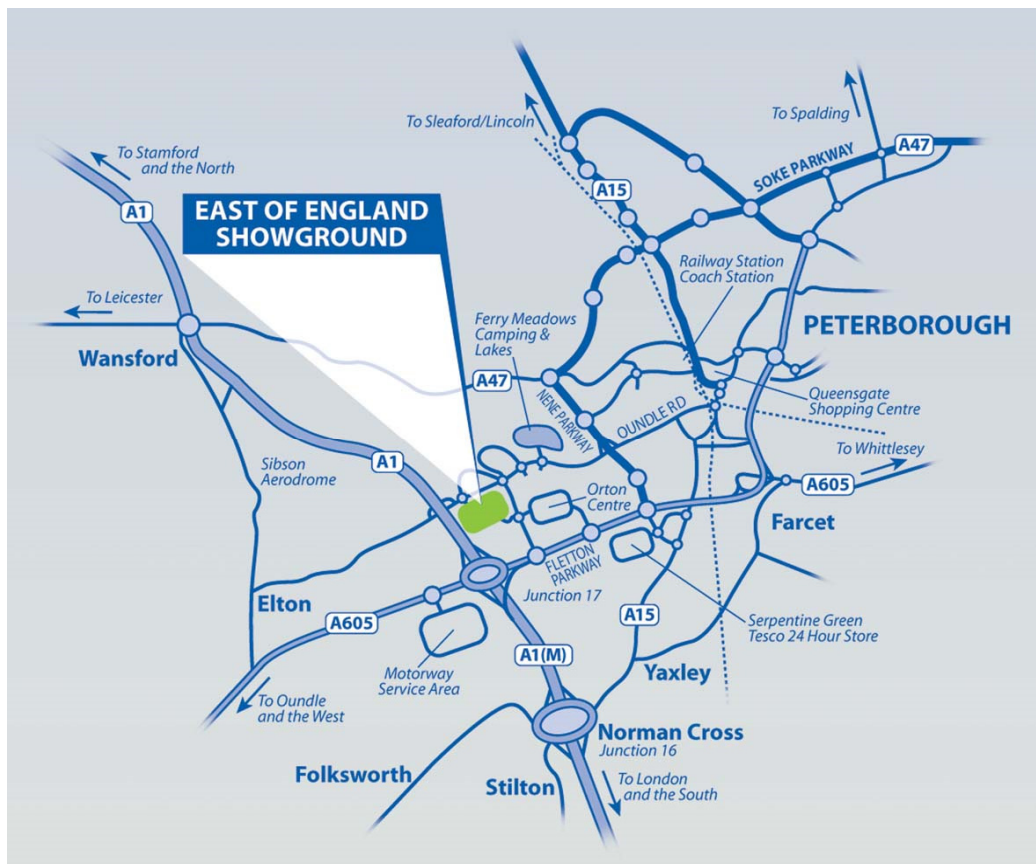

PROSPECTS FOR UK AGRICULTURE - SPRING SEMINAR

THE
ANDERSONS
CENTRE

VENUE: The Cambridge Suite
East of England Showground
Oundle Road
Alwalton
Peterborough
Cambridgeshire
PE2 6XE

DATE: 11th March 2020

REGISTRATION: 9.30 am for 10.00 am start

LOCATION PLAN:

SHOWGROUND PLAN: