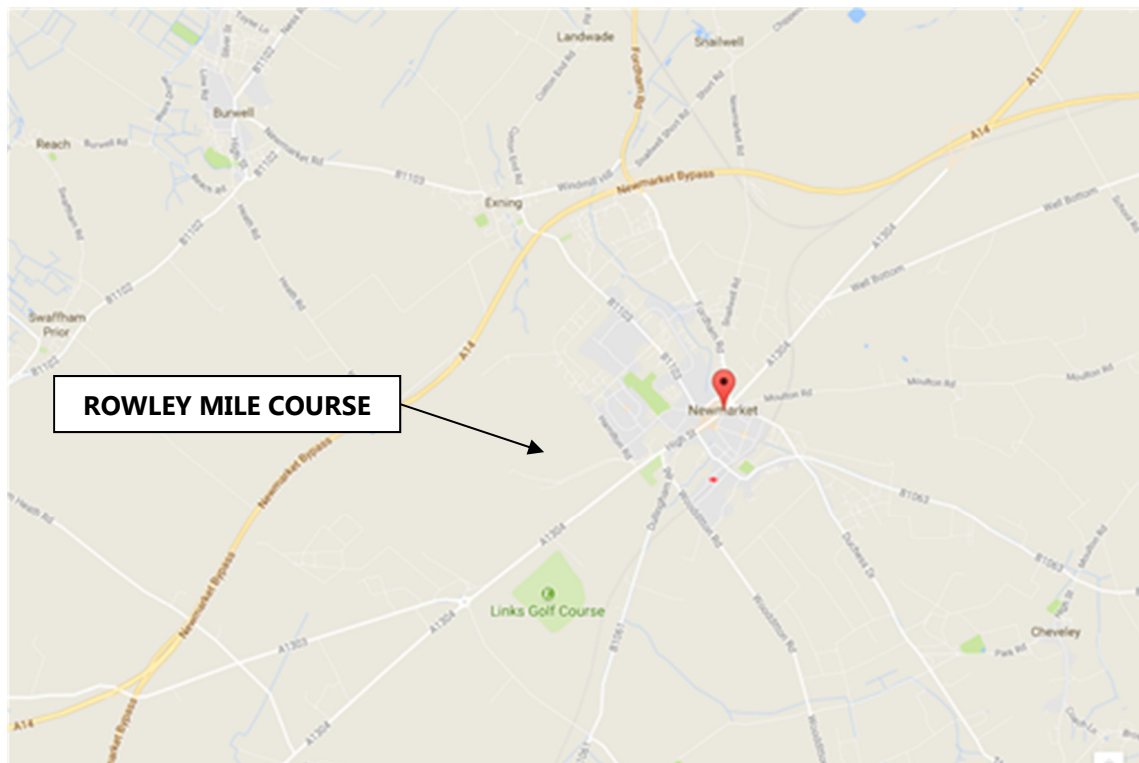

PROSPECTS FOR UK AGRICULTURE - SPRING SEMINAR

VENUE: Lower Exhibition Hall
The Millennium Grandstand
Rowley Mile Course
Newmarket Racecourse
Newmarket
CB8 0TF

DATE: 3rd March 2020

REGISTRATION: 9.30 am for 10.00 am start

LOCATION PLAN:

Note, there are two Racecourses in Newmarket. The Seminar is at the Rowley Mile course and **not** the July course.