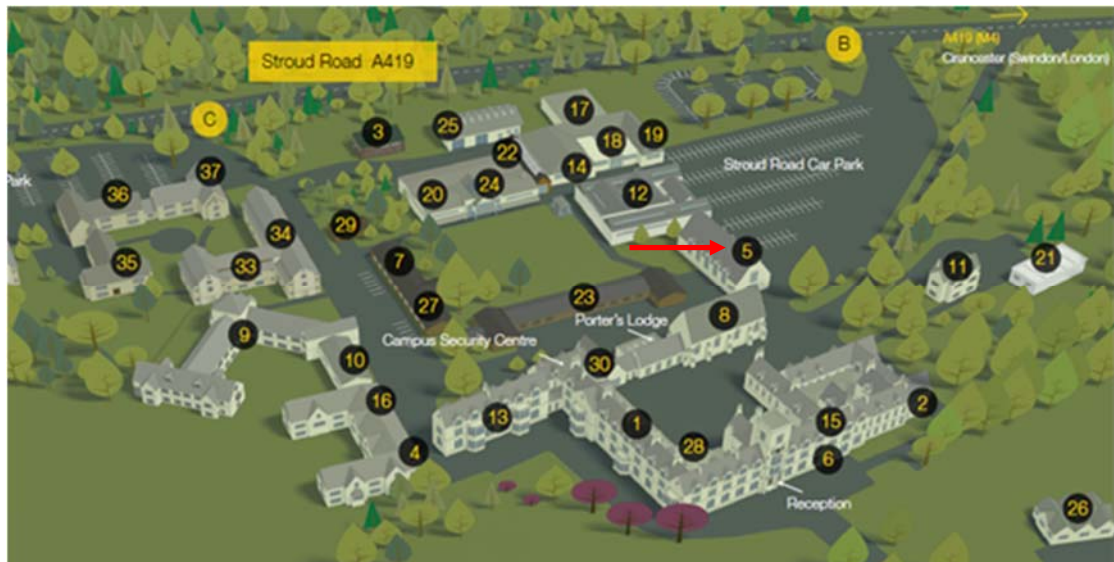

PROSPECTS FOR UK AGRICULTURE - SPRING SEMINAR

VENUE: Boutflour Hall
Royal Agricultural University
Stroud Road
Cirencester
Gloucestershire
GL7 6JS

DATE: 29th March 2019

REGISTRATION: 9.30 am

LOCATION PLAN:

Please see overleaf for a Campus Plan and location of Boutflour Hall.

CAMPUS PLAN:

Bouflour Hall is located at point 5, directly off the Stroud Road car park.